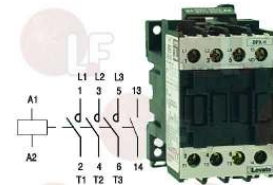

ELECTROLUX 004943

Contactors

3446223 CONTACTOR AEG LS02K 6A 230V 2.2Kw
coil 230V 50/60Hz
4 normally open contacts
no auxiliary contact

ELECTROLUX 004159

3446561 CONTACTOR LOVATO BF0910A
coil 9A 230V 50/60Hz 4.2Kw
3 normally open contacts
1 normally open auxiliary contact