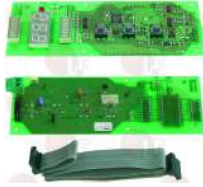

Suitable for:

ELECTROLUX

Suitable for:

Electronic printed-circuit boards

3390116 CONTROL ELECTRONIC BOARD 175x65 mm
 for Pizza oven (CUPPONE) - Series VIP
 for Pizza oven electric (CUPPONE) TECHNO/30
 TECHNO/35