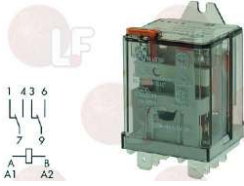

Suitable for:

ELECTROLUX

Suitable for:

Relays

3351021 RELAY 62.82 16A 230V 50/60Hz
2 switching contacts

ELECTROLUX 0PE302

Rotary switches

3057050 CONNECTING BRACKET
connecting thermostat and switch