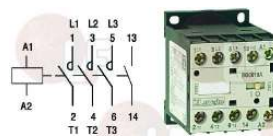

ELECTROLUX 003027

ELECTROLUX 004206

3446557 CONTACTOR LOVATO BG0901A
coil 9A 230V 50/60Hz 4Kw
3 normally open contacts
1 normally closed auxiliary contact

ELECTROLUX 086169

3446556 CONTACTOR LOVATO BG0910A
coil 9A 230V 50/60Hz 4Kw
3 normally open contacts
1 normally open auxiliary contact