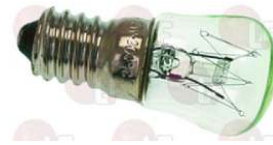

ELECTROLUX 0KM981

Suitable for:

3221041 OVEN LAMP E14 15W 230V
max temperature 300°C
for OVEN - PIZZA OVEN