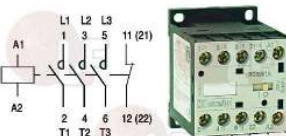

ELECTROLUX 086169

3446556 CONTACTOR LOVATO BG0910A
coil 9A 230V 50/60Hz 4Kw
3 normally open contacts
1 normally open auxiliary contact